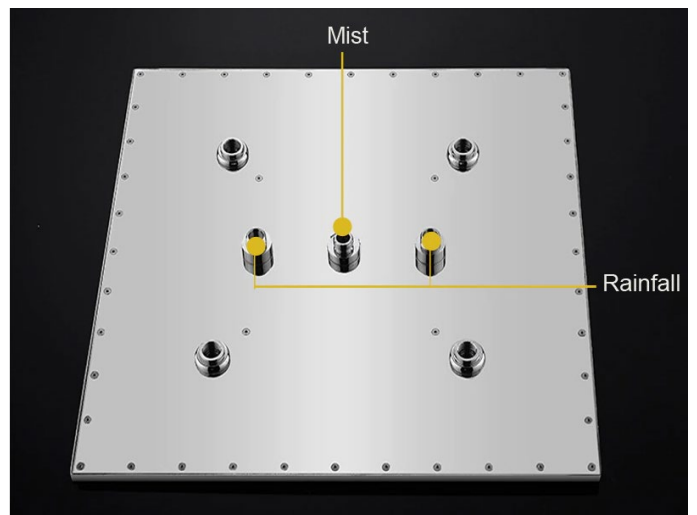

BAVARIA CEILING MOUNTED 2 FUNCTIONS STAINLESS STEEL CHROME POLISHED SPECIFICATIONS

Shower Head

Specifications

- Water Flow : 14-18 L/min
- Function 1: Waterfall
- Function 2: Misty
- Type: Fixed Support Type
- Shower Head Material: 304 Stainless Steel
- Shower Head Size: 20" (500*500*8mm)
- Shower Head Shape: Square
- Surface Finishing: Chrome
- Finish: Mirror Finished
- Color: Silver
- Connection Type: G1/2" Standard