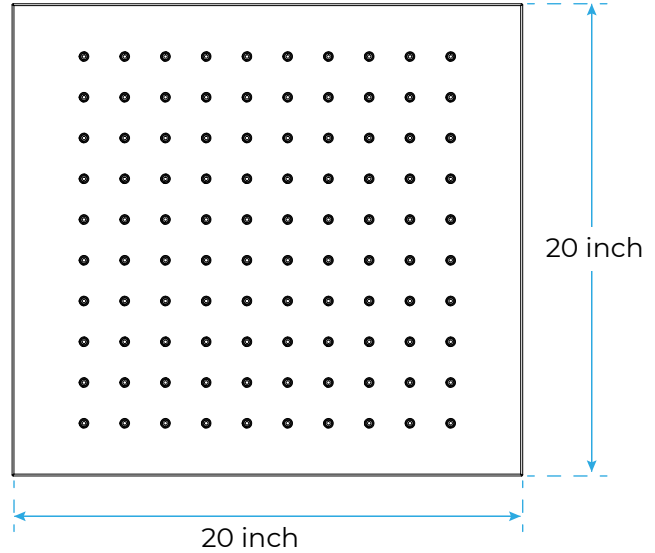

BAVARIA CEILING MOUNTED 2 FUNCTIONS STAINLESS STEEL CHROME POLISHED SPECIFICATIONS

Shower Head

Specifications

- Water Flow : 14-18 L/min
- Function 1: Waterfall
- Function 2: Misty
- Type: Fixed Support Type
- Shower Head Material: 304 Stainless Steel
- Shower Head Size: 20" (500*500*8mm)
- Shower Head Shape: Square
- Surface Finishing: Chrome
- Finish: Mirror Finished
- Color: Silver
- Connection Type: G1/2" Standard

All dimensions and specifications are nominal and may vary. Use actual products for accuracy in critical situations.